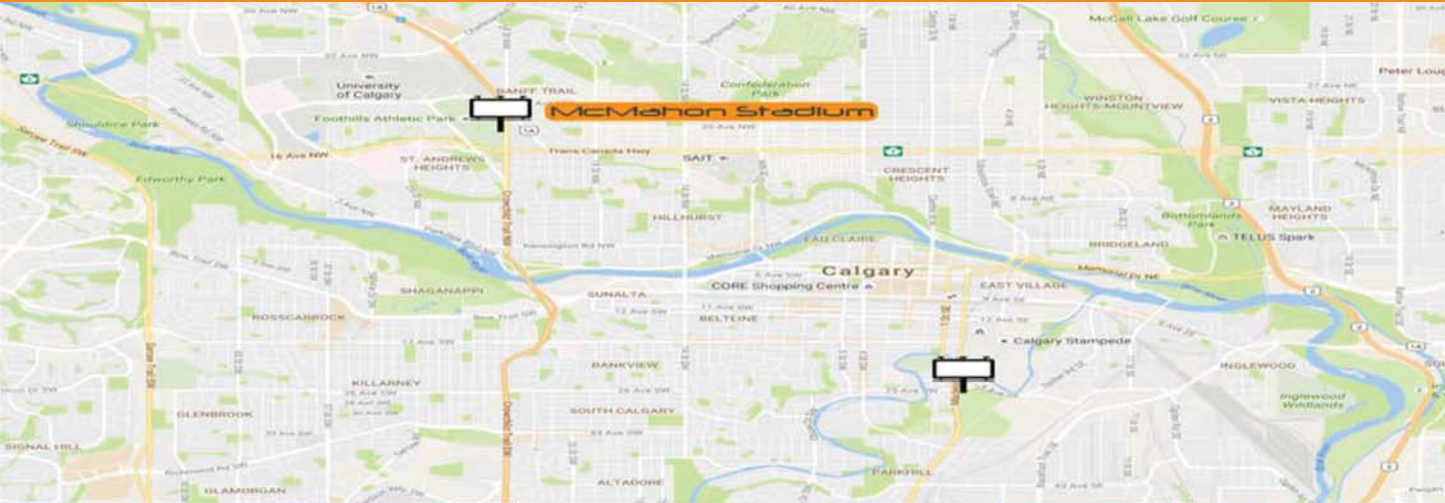

MCMAHON STADIUM

South Side

Full Motion Video
6 Second Ads
Once per Minute, 24/7
10' x 20' Full Colour Screens
Latitude 51°4'10.01" N
Longitude 114°7'6.638" W

Only Digital Billboard In NW Calgary On High-Traffic Road
616,000 Weekly Impressions
Situated In The Parking Lot Of Calgary's
Primary Football Stadium